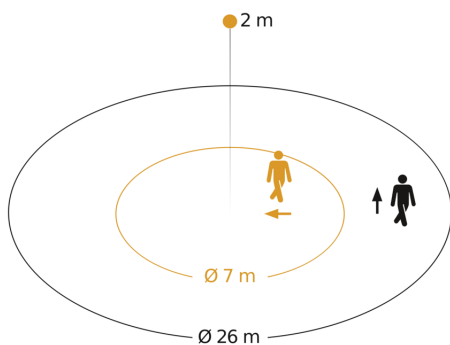

MD IR N360

COM1 - in-ceiling installation anthracite
EAN 4007841 087432
Article number 087432

Technical specifications

IP-rating	IP54
Protection class	II
Ambient temperature	from -20 up to 40 °C
Material	Plastic
Mains power supply	220 – 240 V / 50 – 60 Hz
Switching output 1, resistive	2000 W
Switching output 1, number of LEDs / fluorescent lamps	10 pcs.
Power consumption	0,3 W

Basic light level function	No
Twilight setting TEACH	Yes
Constant-lighting control	No
Interconnection	Yes
Interconnection via	Bluetooth Mesh
Reichweite Radial Eagle Eye max.	6 m
Product category	Motion detector

Detection Zone